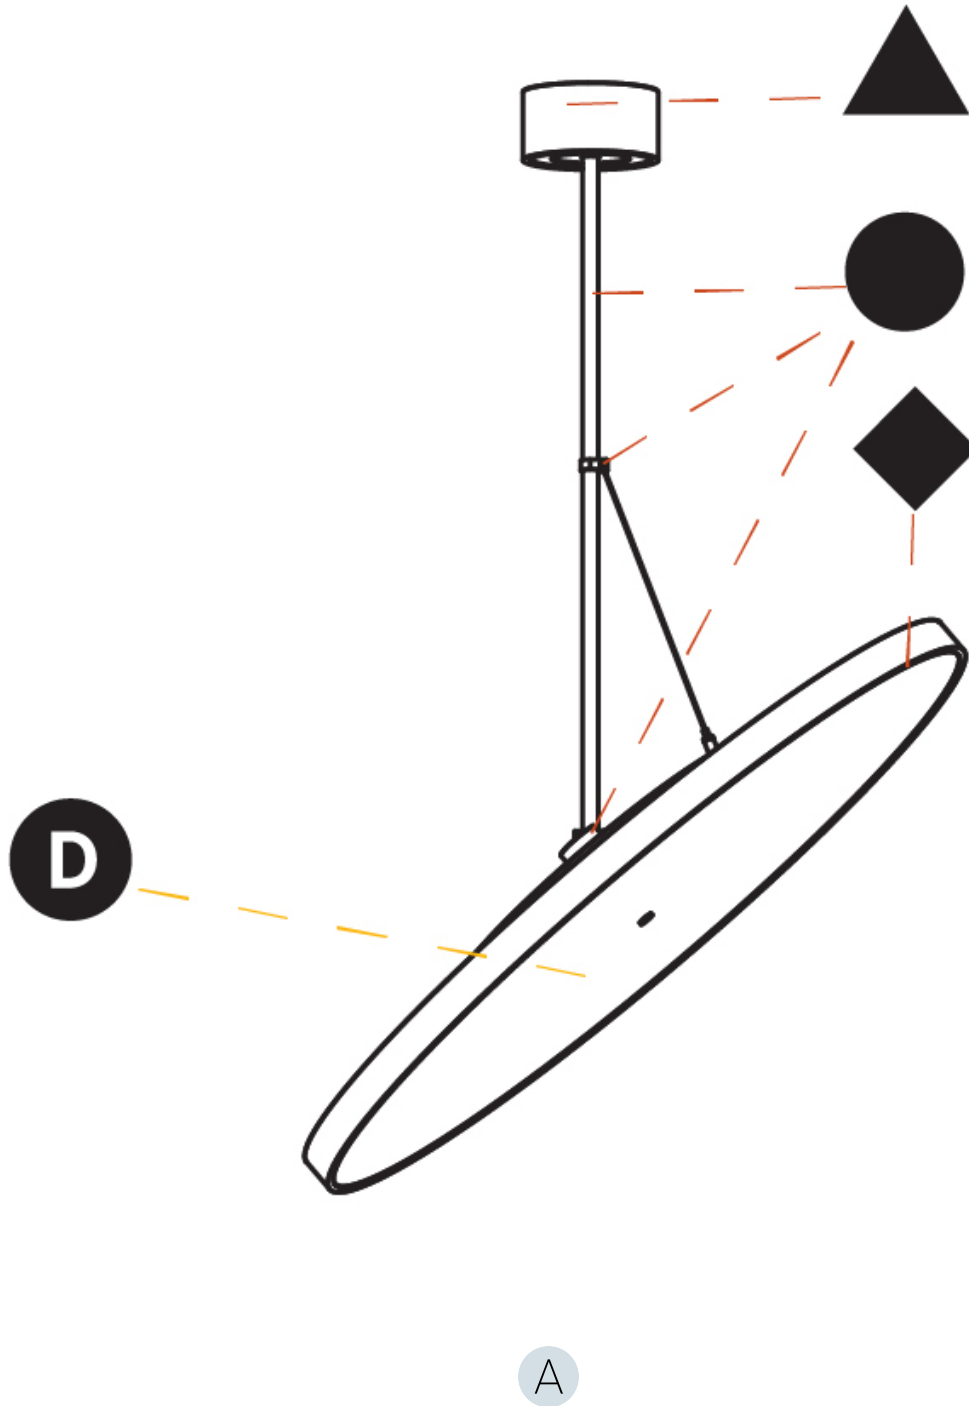

Adjustability: Rotational 170°; Tilt 90°
--

RATINGS AND CERTIFICATIONS

Certified By: Certified for North American Standards
IP rating: IP20

SIGN DIVA FLEX SUSPENSION

A30858-

PROJECT	_____
TYPE	_____
SPECIFIER	_____
QUANTITY	_____
DATE	_____