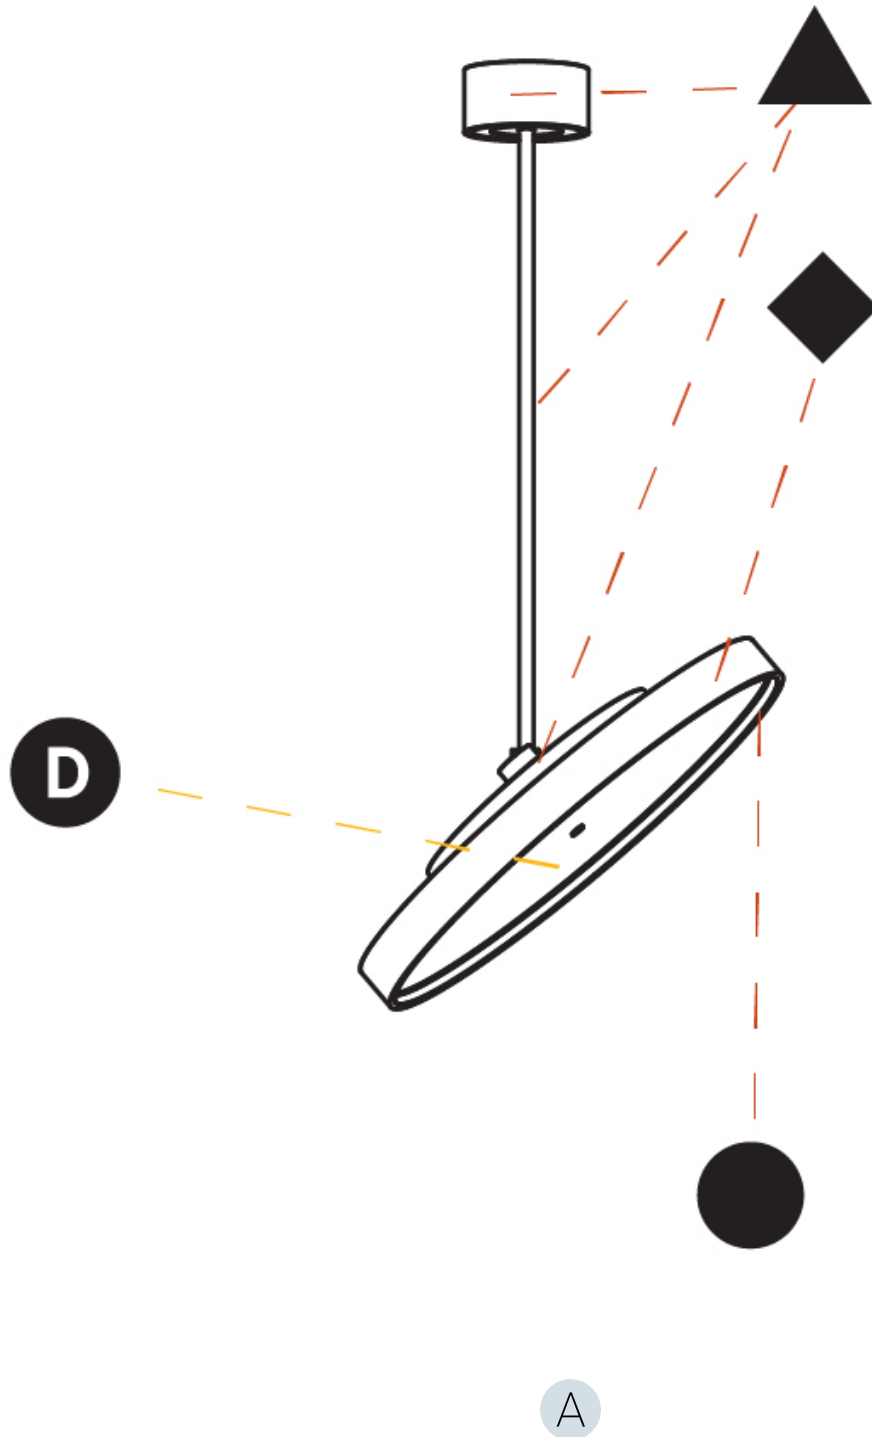

SIGN DIVA FLEX KORONA SUSPENSION

A30865-

PROJECT	_____
TYPE	_____
SPECIFIER	_____
QUANTITY	_____
DATE	_____