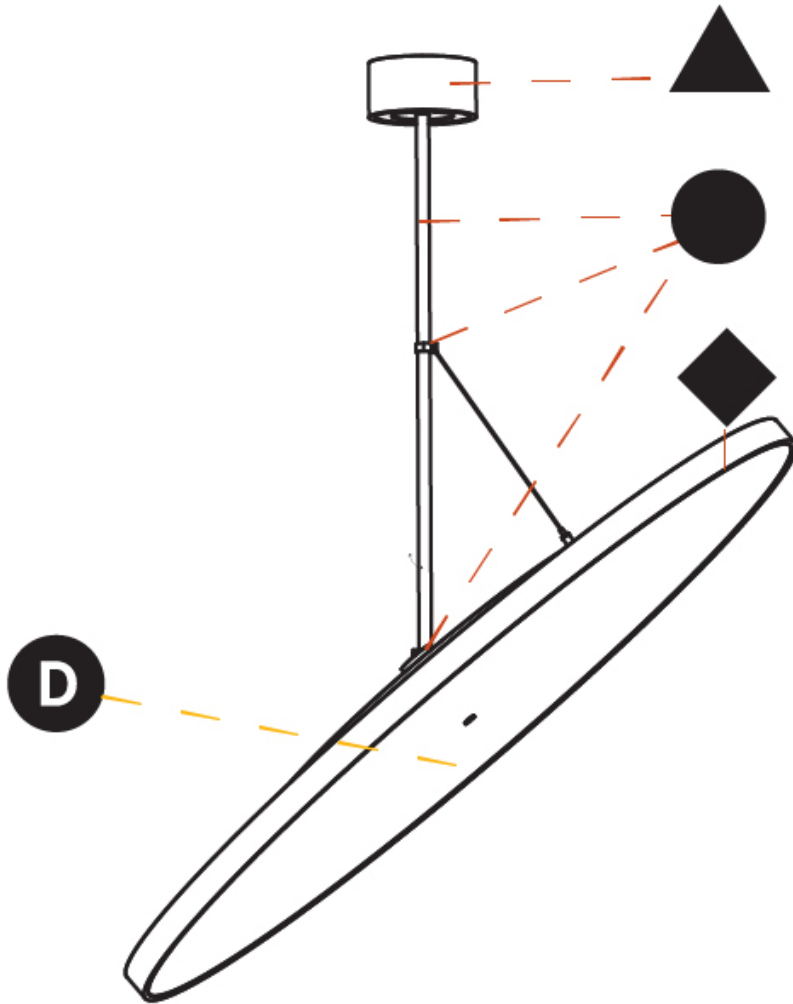

Adjustability: Rotational 170°; Tilt 90°
--

RATINGS AND CERTIFICATIONS

Certified By: Certified for North American Standards
IP rating: IP20

SIGN DIVA FLEX SUSPENSION

A30859-

PROJECT	_____
TYPE	_____
SPECIFIER	_____
QUANTITY	_____
DATE	_____